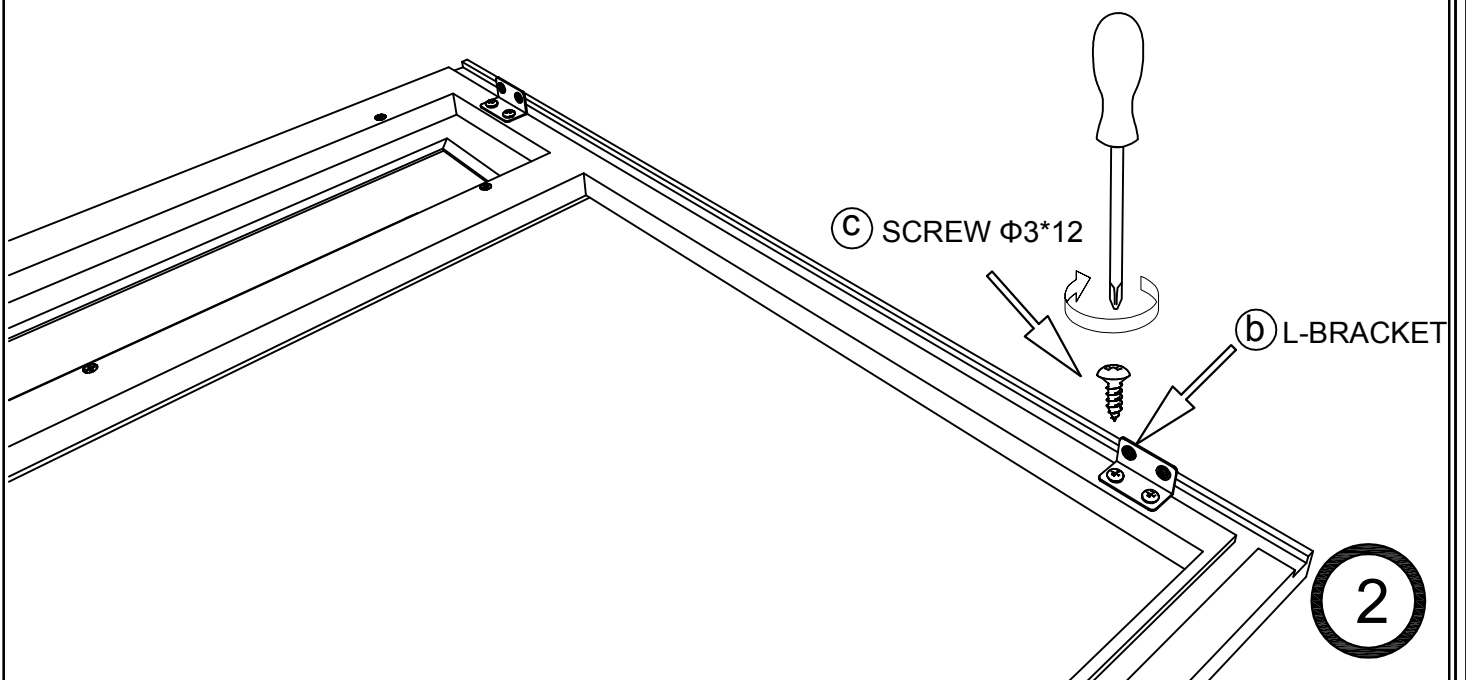

ASSEMBLY INSTRUCTION

1

2