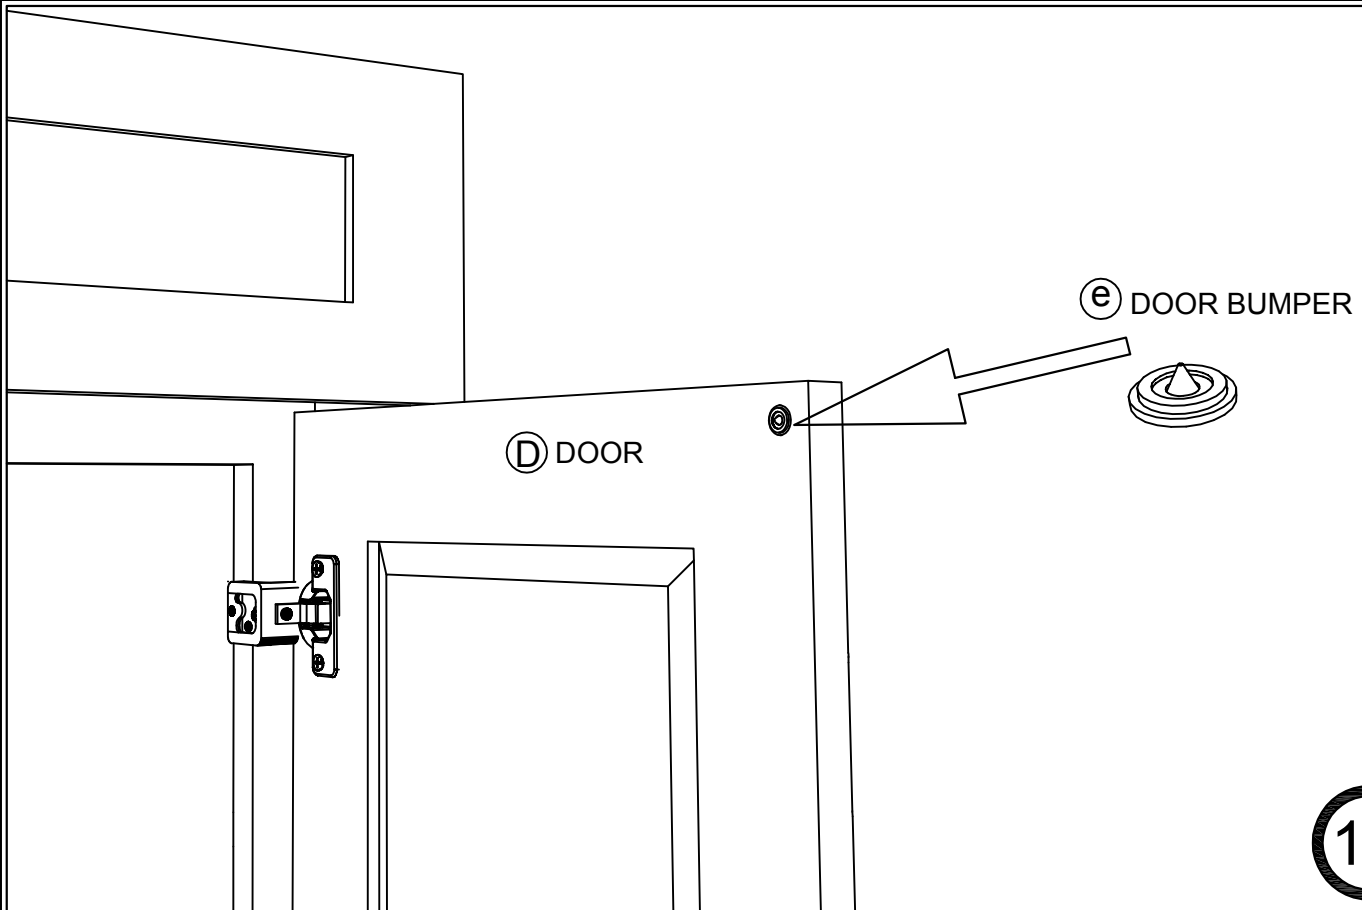

PRODUCT PARTS

A	FRAME	B	SIDE PANEL	C	DECK
					
	1PC(S)		2PC(S)		1PC(S)
D	DOOR	E	CONNECTING PANEL	F	BASEBOARD
					
	2PC(S)		2PC(S)		1PC(S)

RECOMMENDED TOOLS

SCREWDRIVER	DRILL	RUBBER Mallet	GLUE
			

ASSEMBLY INSTRUCTION

9

10

ASSEMBLY INSTRUCTION

ASSEMBLY INSTRUCTION

13

14

ASSEMBLY INSTRUCTION

15