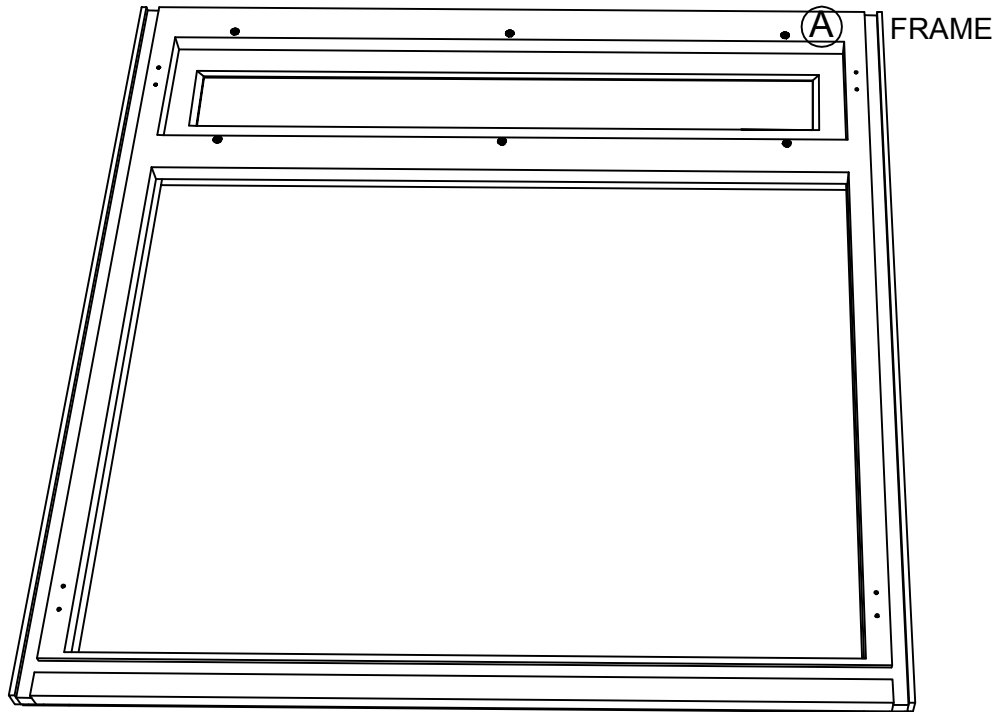

ASSEMBLY INSTRUCTION

1