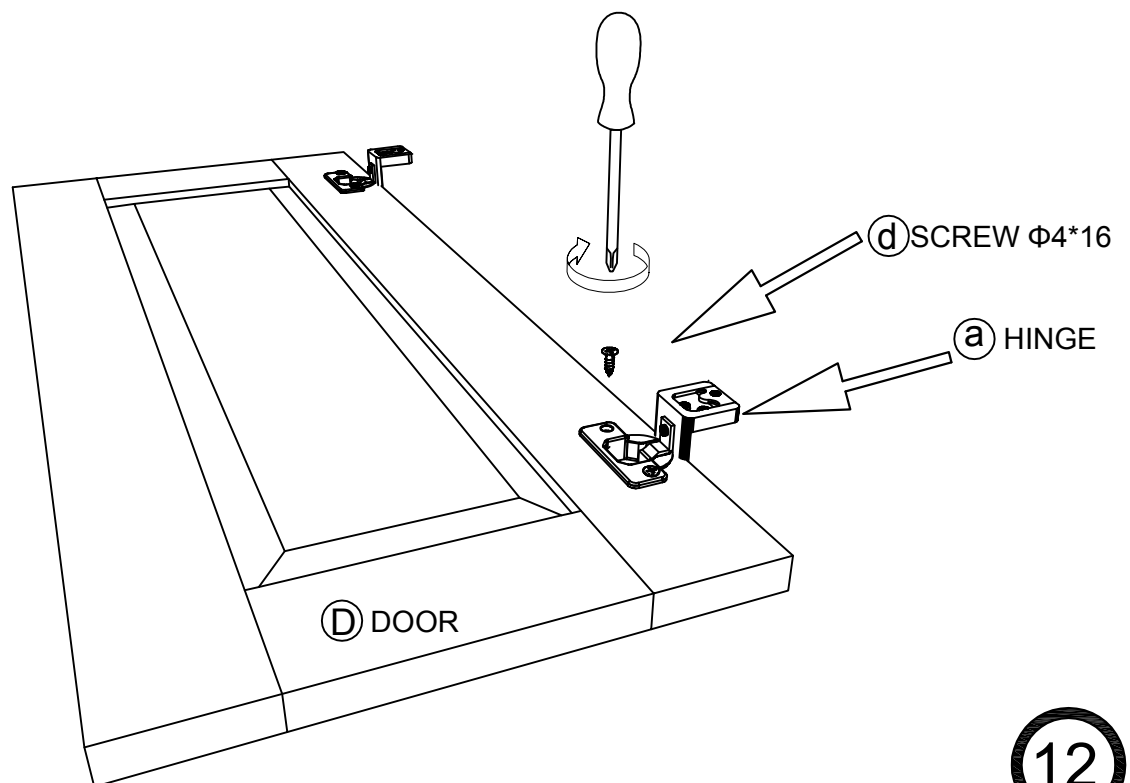

ASSEMBLY INSTRUCTION