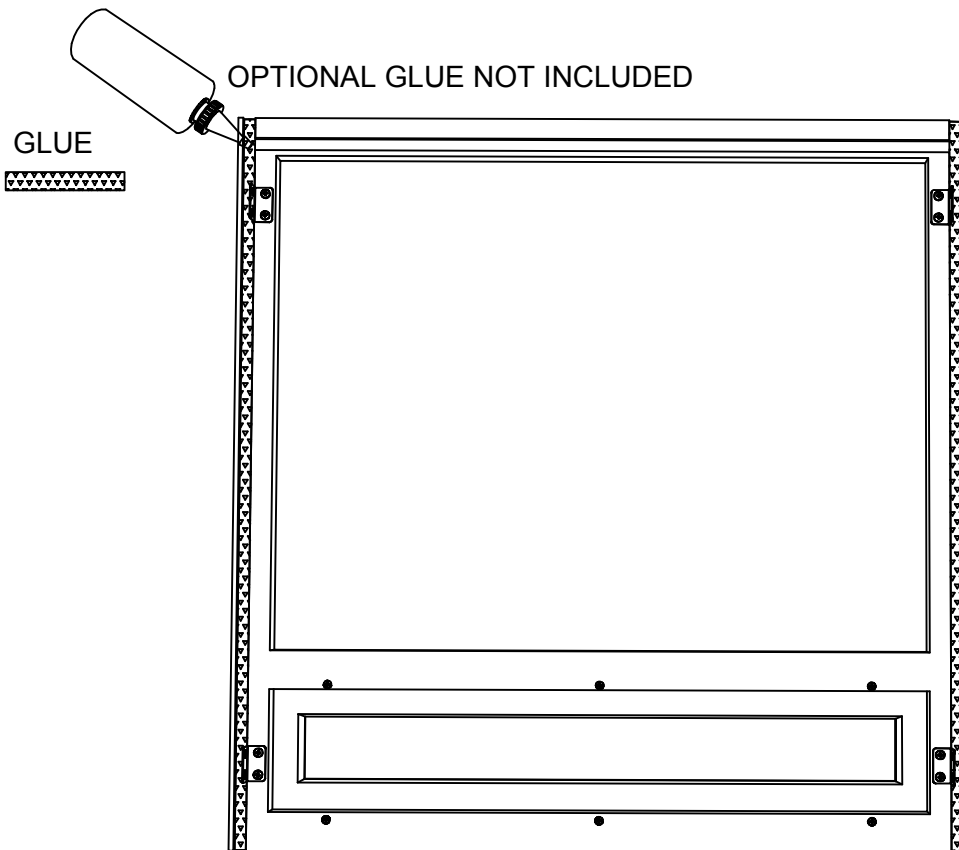

ASSEMBLY INSTRUCTION