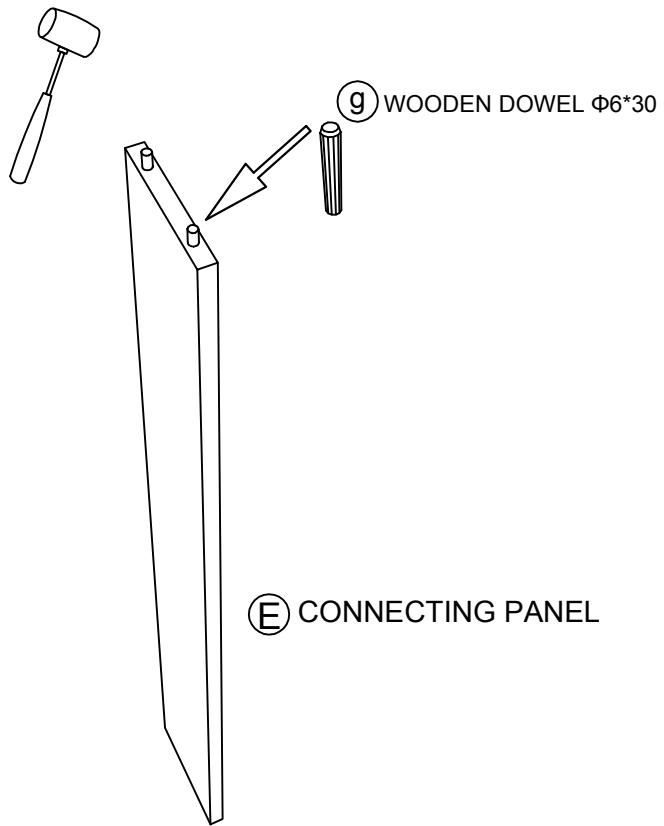

YouTube Chanel for Assembly Videos

Vanity Atelier

<https://www.youtube.com/@VanityAtelier>

ASSEMBLY INSTRUCTION

INCLUDED HARDWARE

a	HINGE	b	L-BRACKET	c	SCREW $\Phi 3 \times 12$	d	SCREW $\Phi 4 \times 16$
							
	4PC(S)		10PC(S)		40PC(S)		20PC(S)
e	DOOR BUMPER	f	CORNER SUPPORT BRACKET	g	WOODEN DOWEL $\Phi 6 \times 30$		
							
	4PC(S)		4PC(S)		8PC(S)		

PRODUCT PARTS

A	FRAME	B	SIDE PANEL	C	DECK
					
	1PC(S)		2PC(S)		1PC(S)
D	DOOR	E	CONNECTING PANEL	F	BASEBOARD
					
	2PC(S)		2PC(S)		1PC(S)

RECOMMENDED TOOLS

SCREWDRIVER	DRILL	RUBBER Mallet	GLUE
			

ASSEMBLY INSTRUCTION

1

2

ASSEMBLY INSTRUCTION

ASSEMBLY INSTRUCTION

ASSEMBLY INSTRUCTION

7

8

ASSEMBLY INSTRUCTION