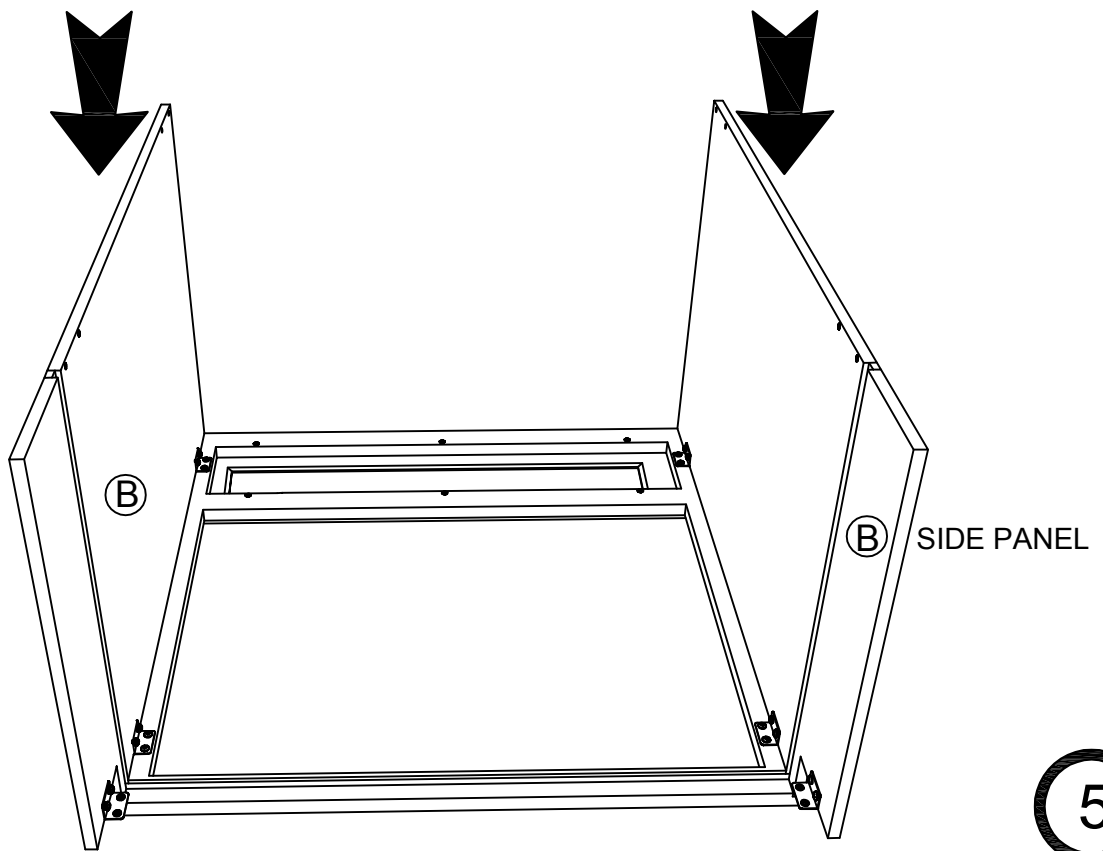

ASSEMBLY INSTRUCTION