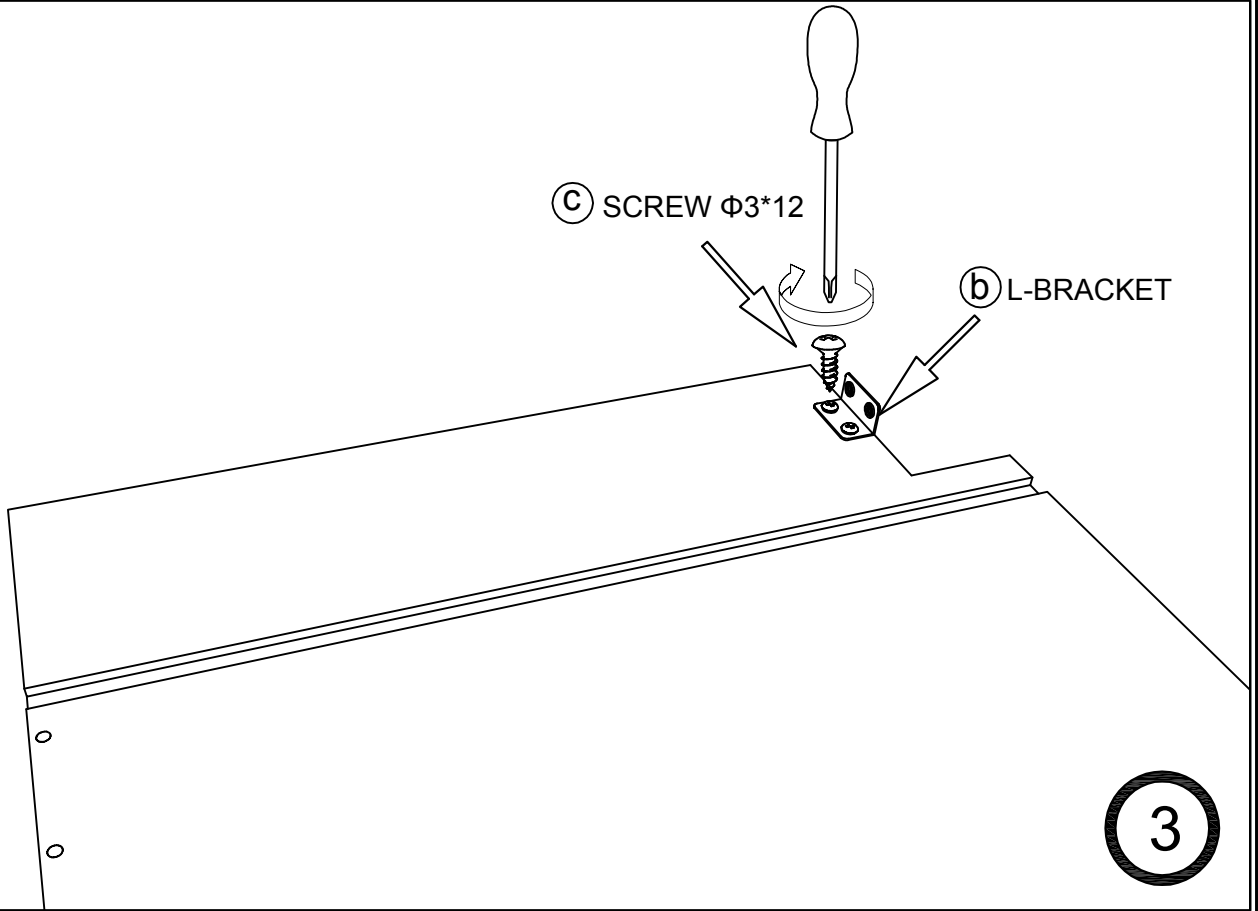

ASSEMBLY INSTRUCTION