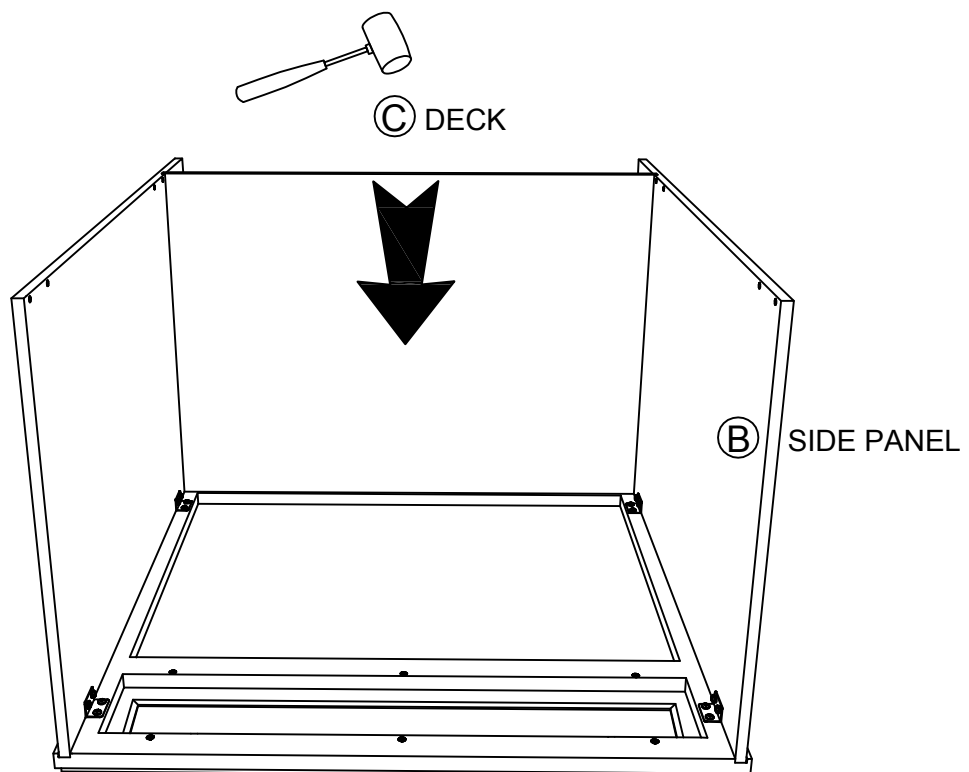

PRODUCT PARTS

A	FRAME	B	SIDE PANEL	C	DECK
					
	1PC(S)		2PC(S)		1PC(S)
D	DOOR	E	CONNECTING PANEL	F	BASEBOARD
					
	2PC(S)		2PC(S)		1PC(S)

RECOMMENDED TOOLS

SCREWDRIVER	DRILL	RUBBER Mallet	GLUE
			

ASSEMBLY INSTRUCTION

1

2

ASSEMBLY INSTRUCTION

ASSEMBLY INSTRUCTION

ASSEMBLY INSTRUCTION

7

8

ASSEMBLY INSTRUCTION